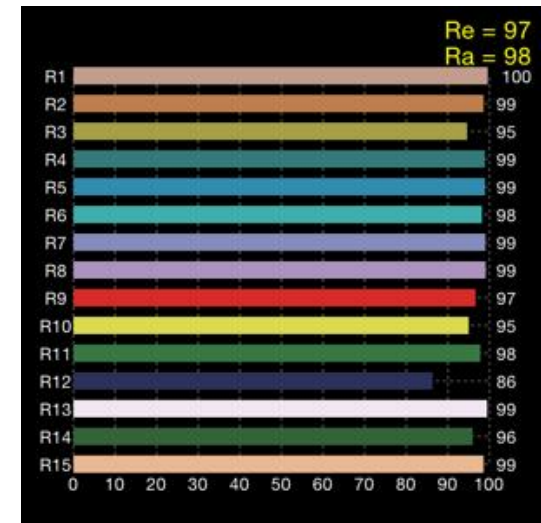

# Silk 220

Width	Height	Depth	Weight
508.2 mm	649.9 mm	99.6 mm	7.5kg

Distance	@3200K	@5600K
	Lux	Lux
1m	5907	6645
2m	1521	1715
3m	689	774
4m	414	446

# Silk

Colour quality is excellent with broad spectrum and very good metrics including R9.