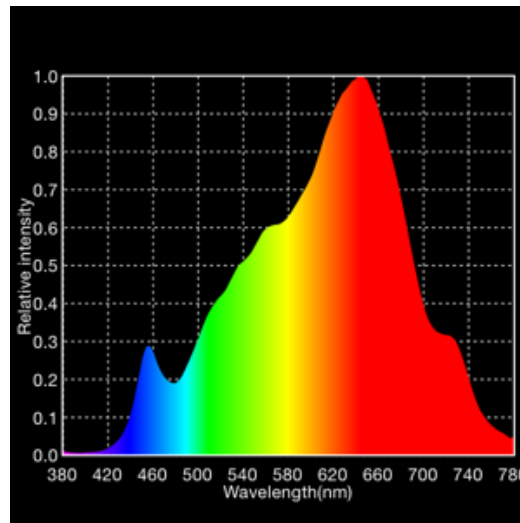

# Silk 220

Width	Height	Depth	Weight
508.2 mm	649.9 mm	99.6 mm	7.5kg

Distance	@3200K	@5600K
	Lux	Lux
1m	5907	6645
2m	1521	1715
3m	689	774
4m	414	446

# Silk

Colour quality is excellent with broad spectrum and very good metrics including R9.