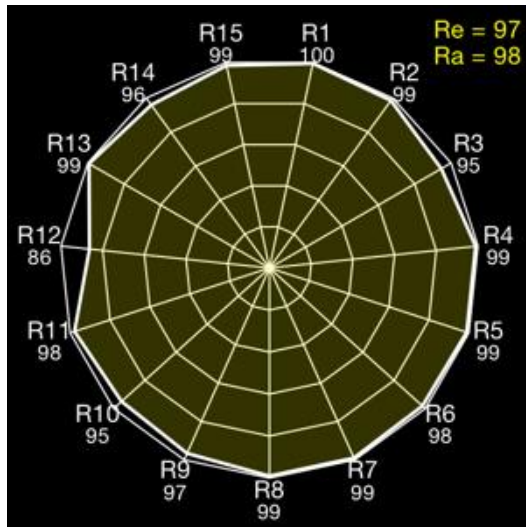

Silk

Colour quality is excellent with broad spectrum and very good metrics including R9.

Silk

Colour quality is excellent with broad spectrum and very good metrics including R9.

TLCI	97
CRI Ra	98
R9	98
CQS	96

The spectrum ensures skin tones will render extremely well.