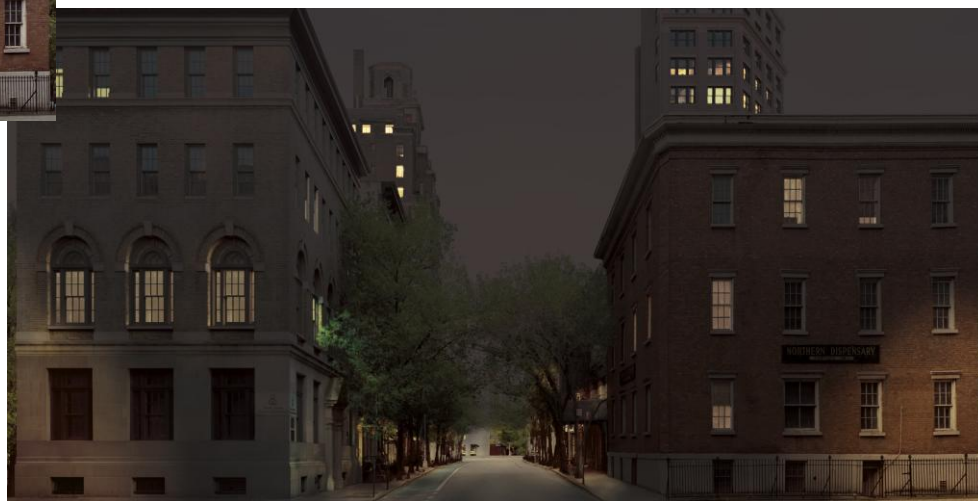

SoftDrop™

Easy to Design With