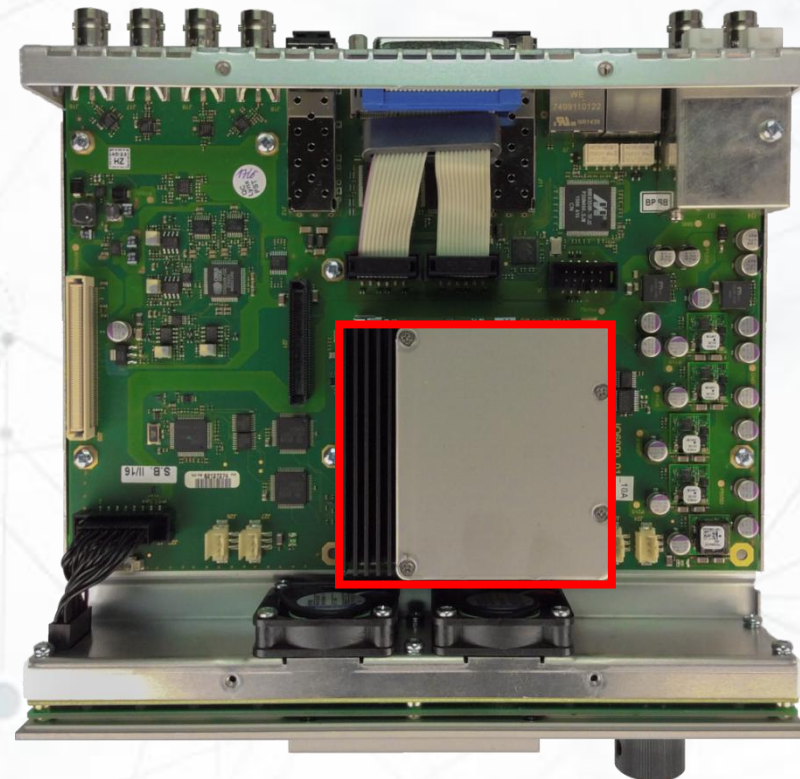

greenMachine callisto

State of the art
FPGA

2x ARM Cores

Memory

Only ½ 19" wide

greenMachine[®] something wonderful

greenMachine
titan

greenMachine
xxxx