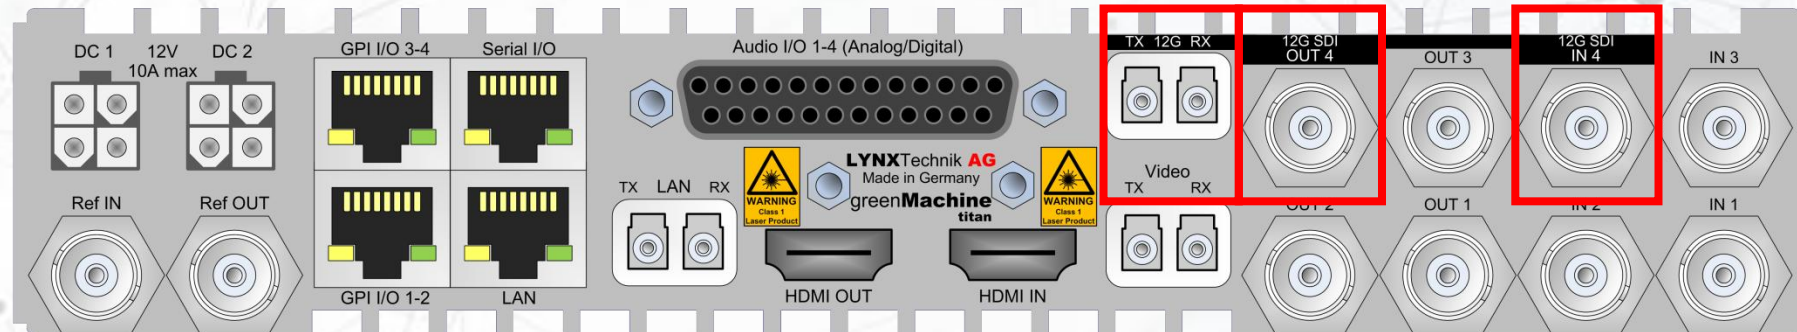

greenMachine
callisto

greenMachine
xxxx

greenMachine
xxxx

greenMachine titan

- **Quad 3G or single 4k 12G Processing Unit**
- **12G SDI input and output**
- **12G SDI fiber Transceiver**

greenMachine[®] something wonderful