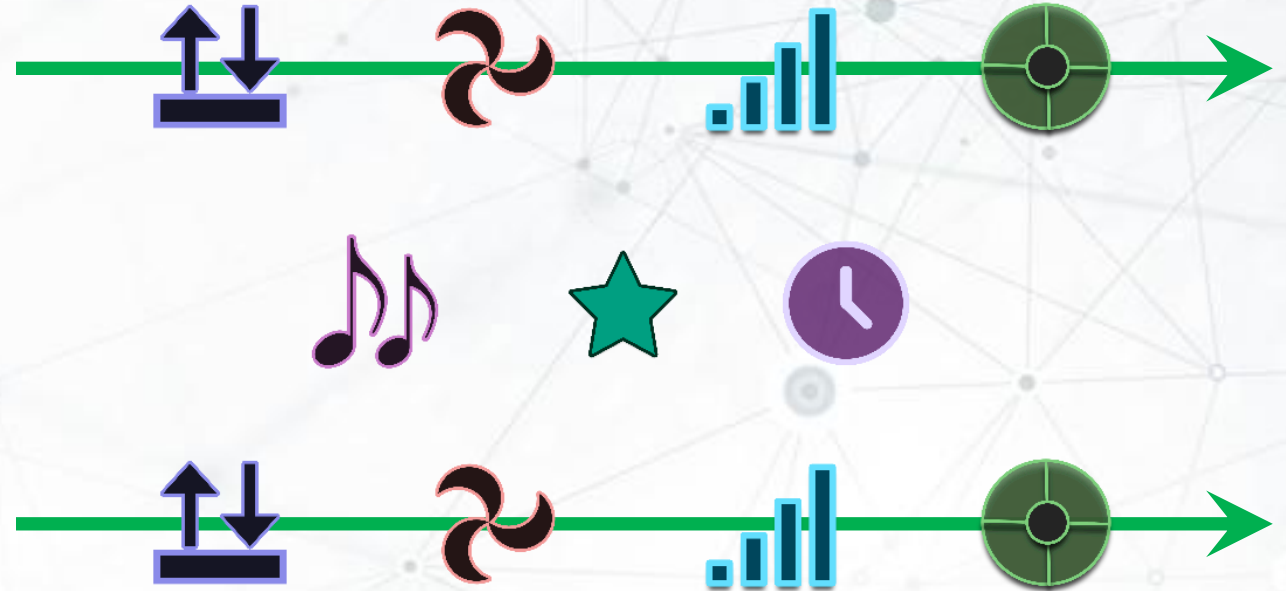

Dual Frame Synchronizer