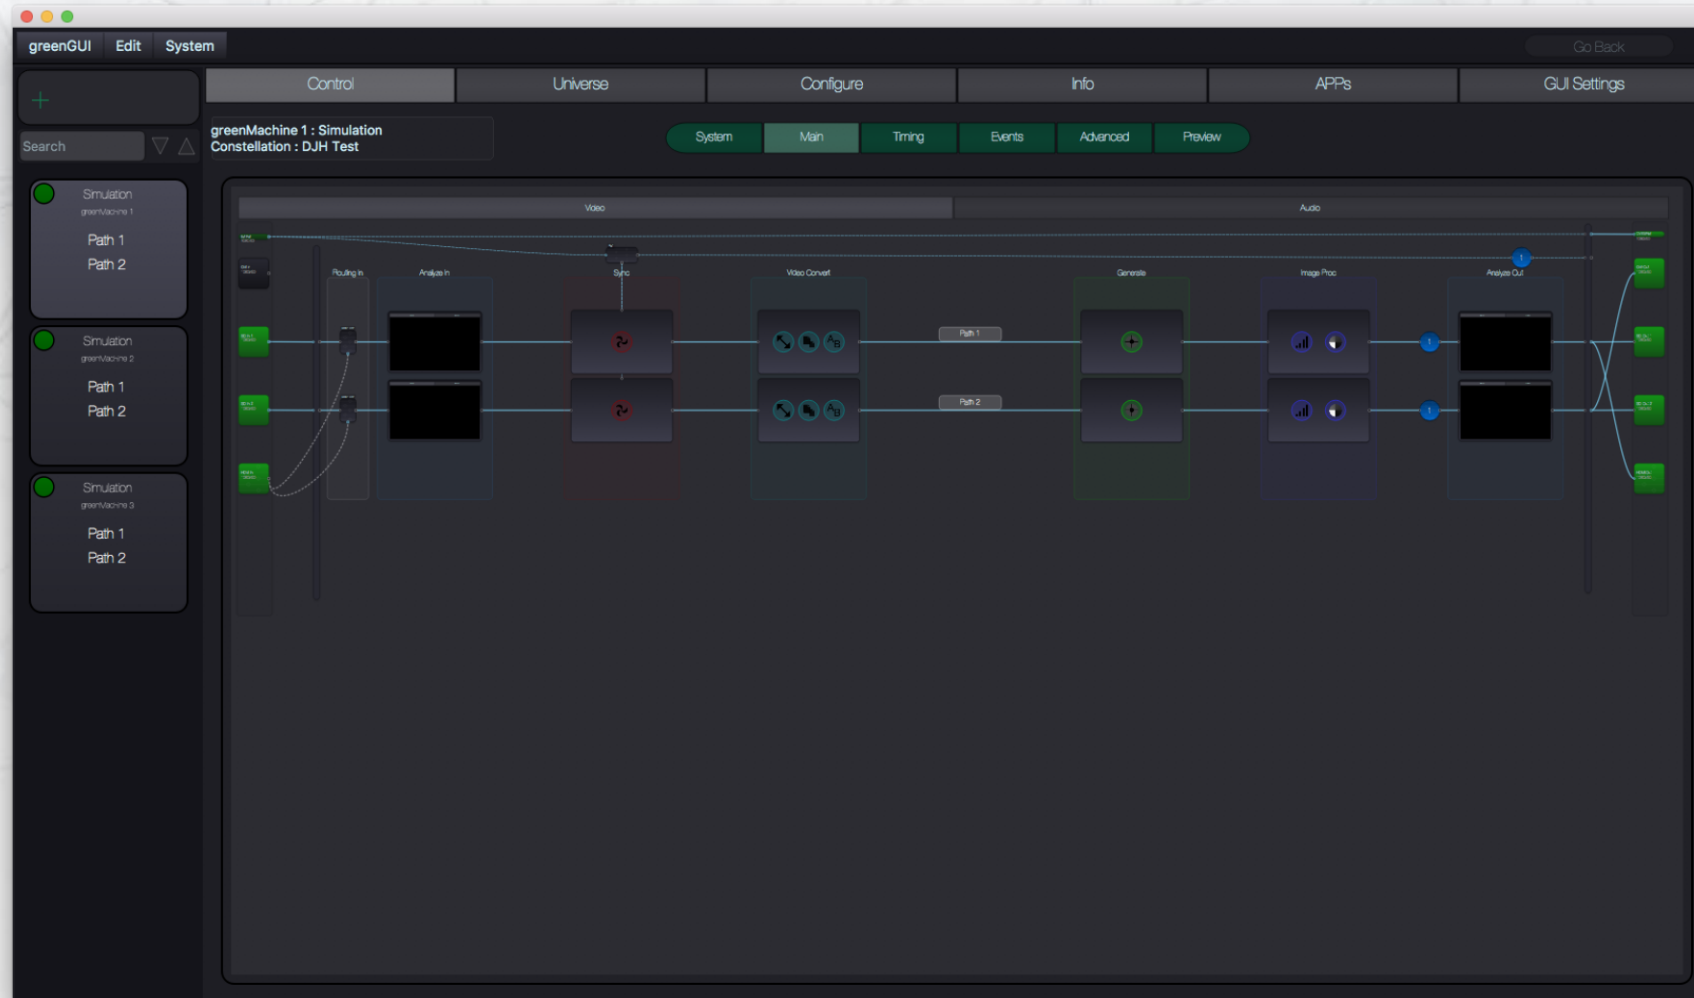

greenUniverse

greenGUI – Universe Editor

greenGUI – APP Configuration

greenGUI – APP Configuration

greenGUI – APP Configuration

Remote Management

- KSC Core
- Dataminer
- VSM

CustomControl

Packages

Pre-defined sets of APPs including Hardware

Cost effective „Menus“ tailored for basic broadcast needs

- Dual Frame Synchronizer
- Dual UPXD
- Dual Transport

Dual Frame Synchronizer

Dual UPXD

Dual Transport