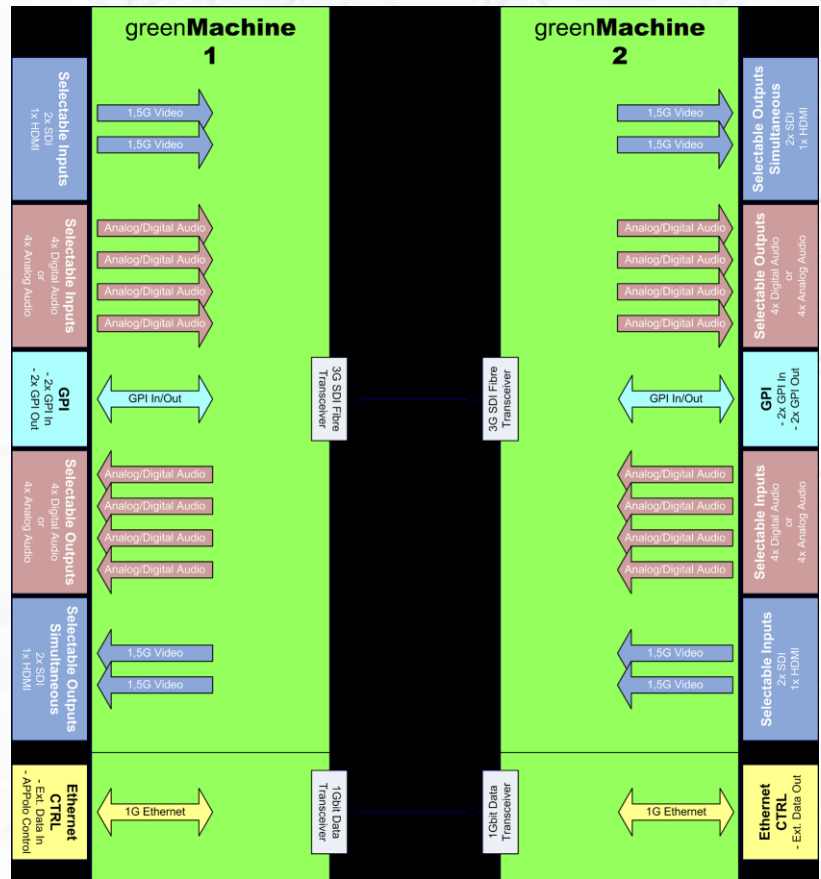

Packages

Pre-defined sets of APPs including Hardware

Cost effective „Menus“ tailored for basic broadcast needs

- Dual Frame Synchronizer
- Dual UPXD
- Dual Transport

Dual Frame Synchronizer

Dual UPXD

Dual Transport