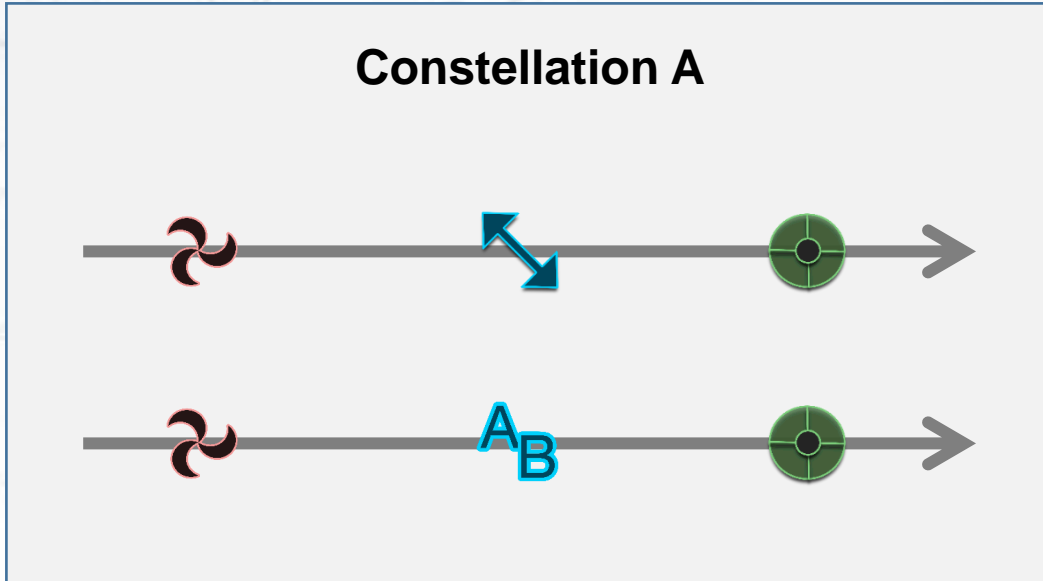

The APPs

- Image Scaler / Downconverter

- Frame Synchronizer

- Test Signal Generator

The APPs

How are the APPs managed?

Constellation A

Constellation B