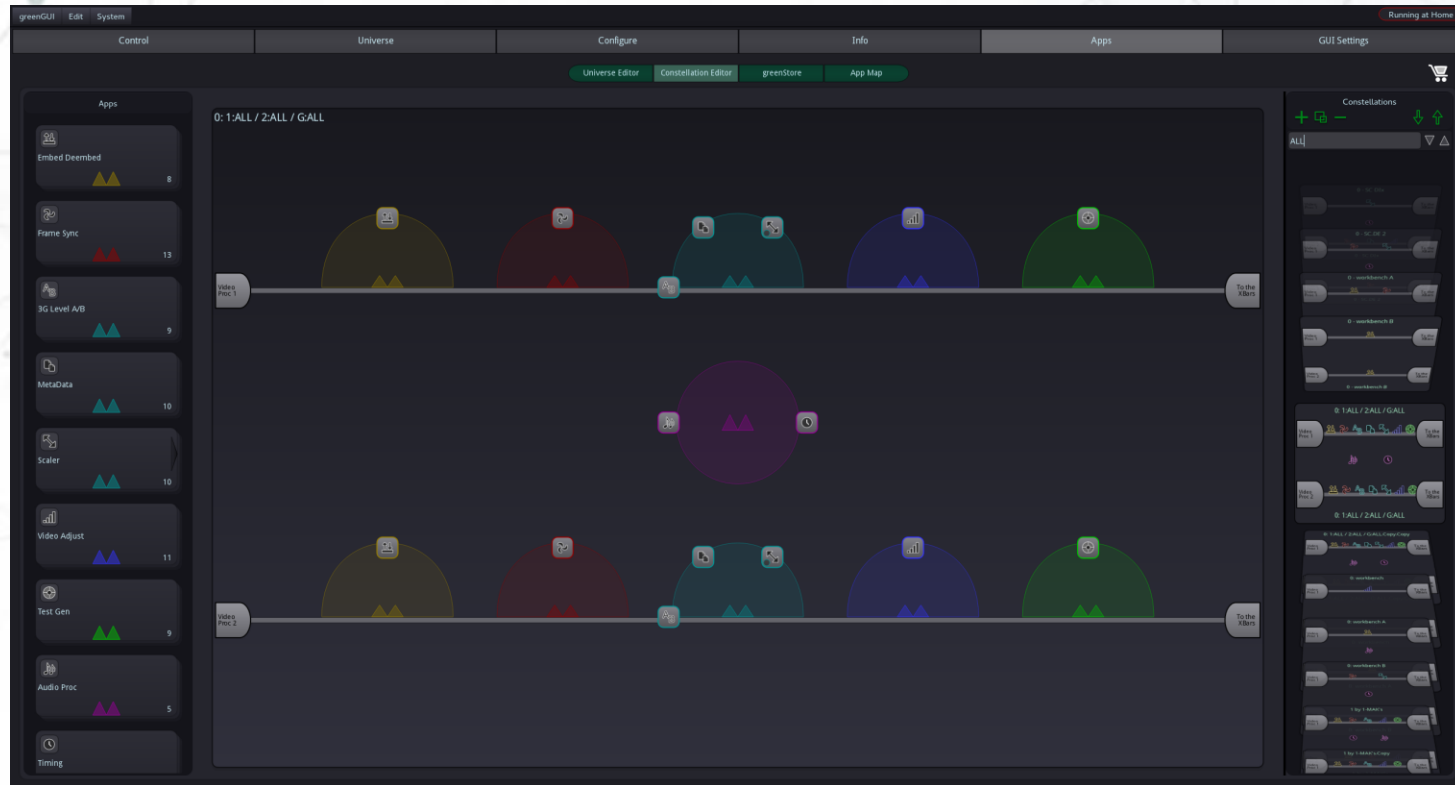

greenGUI – Constellation Editor