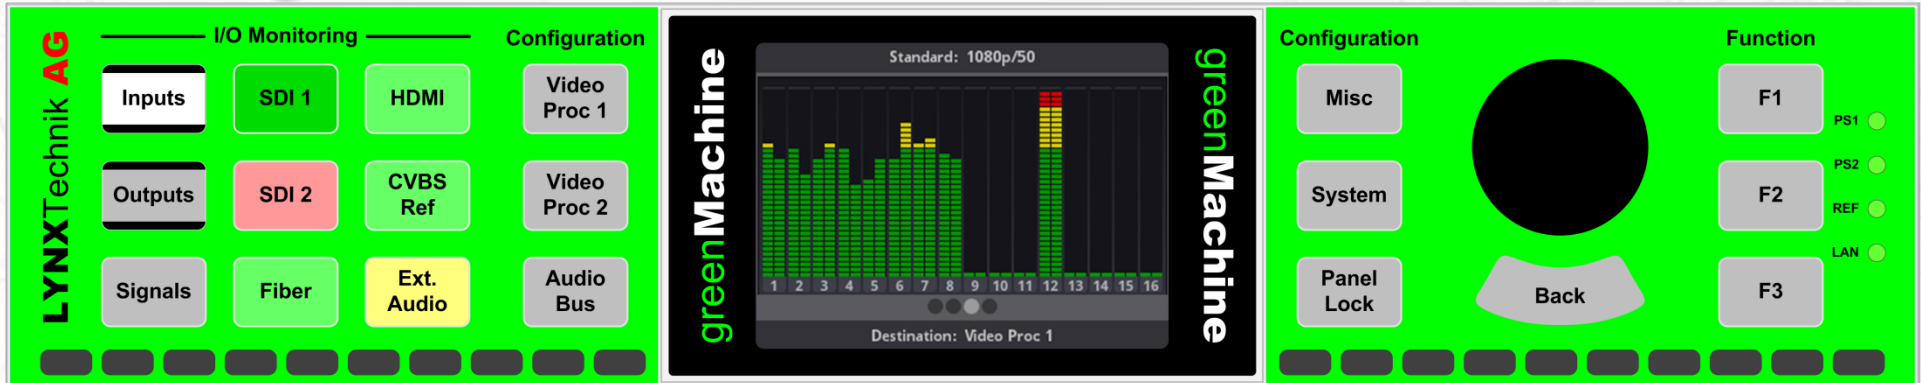

greenMachine callisto