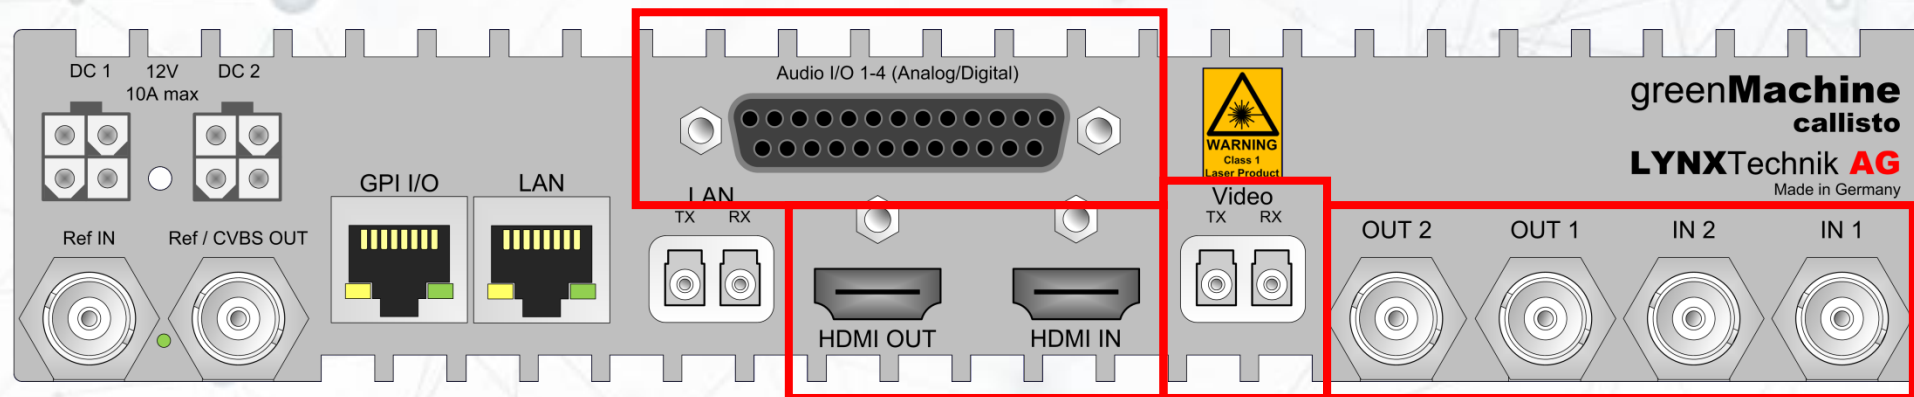

greenMachine callisto