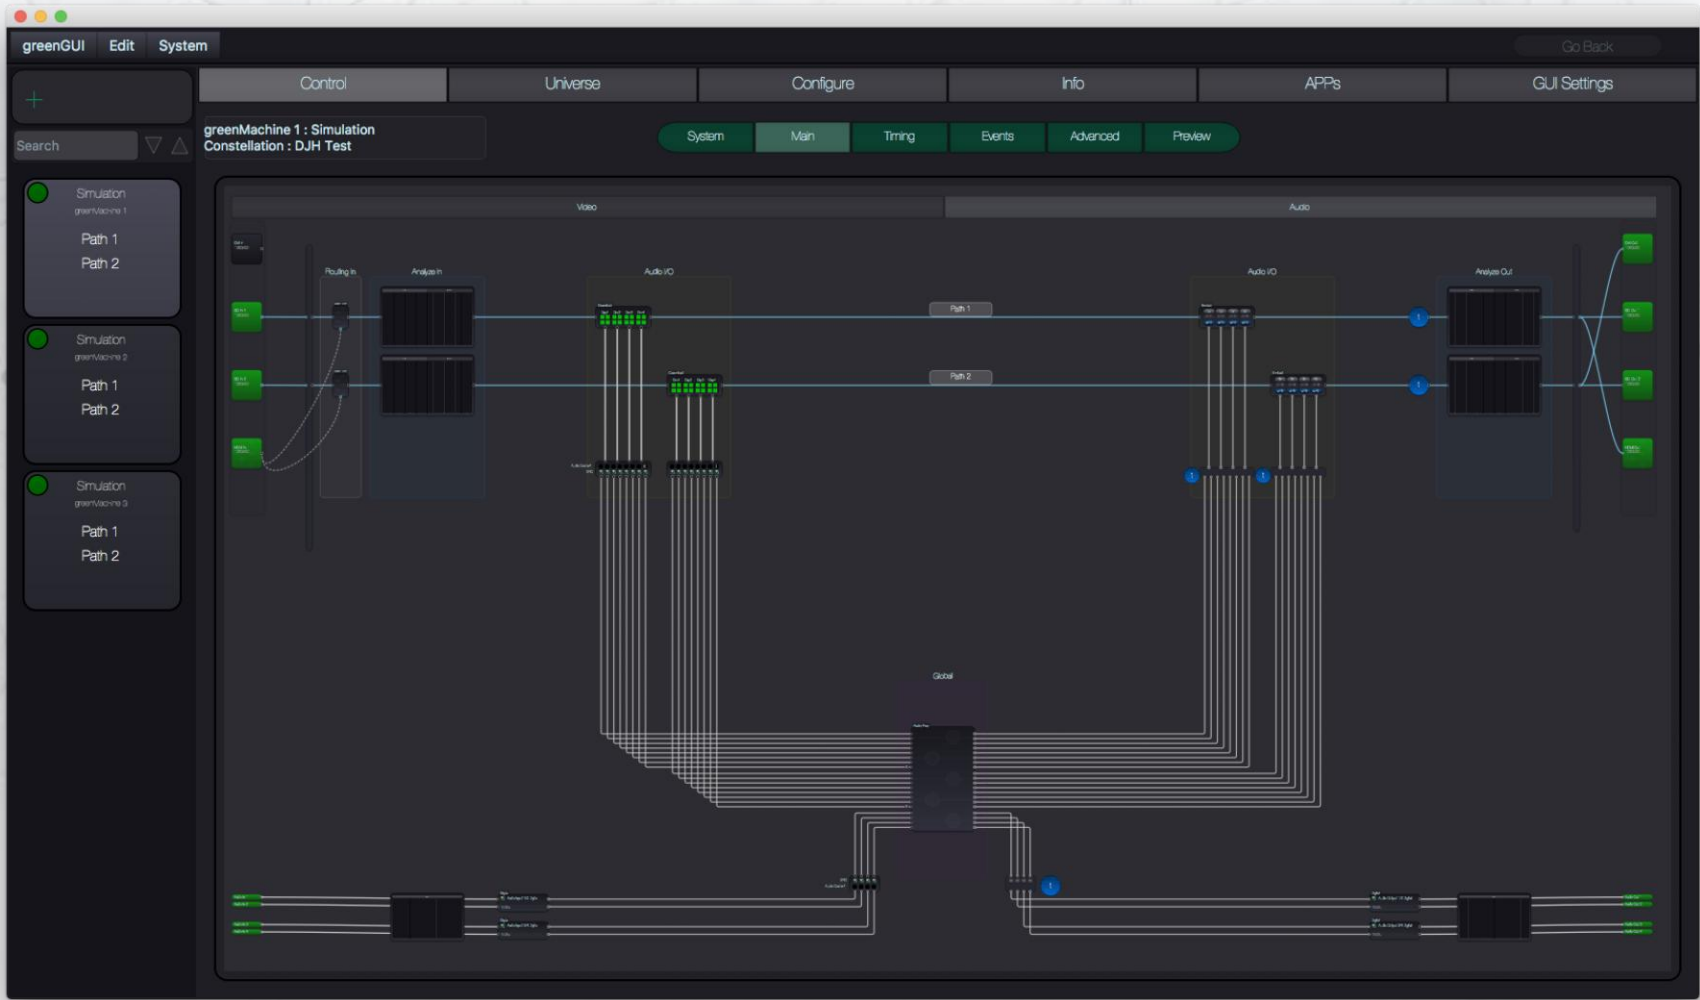

greenUniverse

greenGUI – Universe Editor

greenGUI – APP Configuration

greenGUI – APP Configuration

greenGUI – APP Configuration

Remote Management

- KSC Core
- Dataminer
- VSM

CustomControl