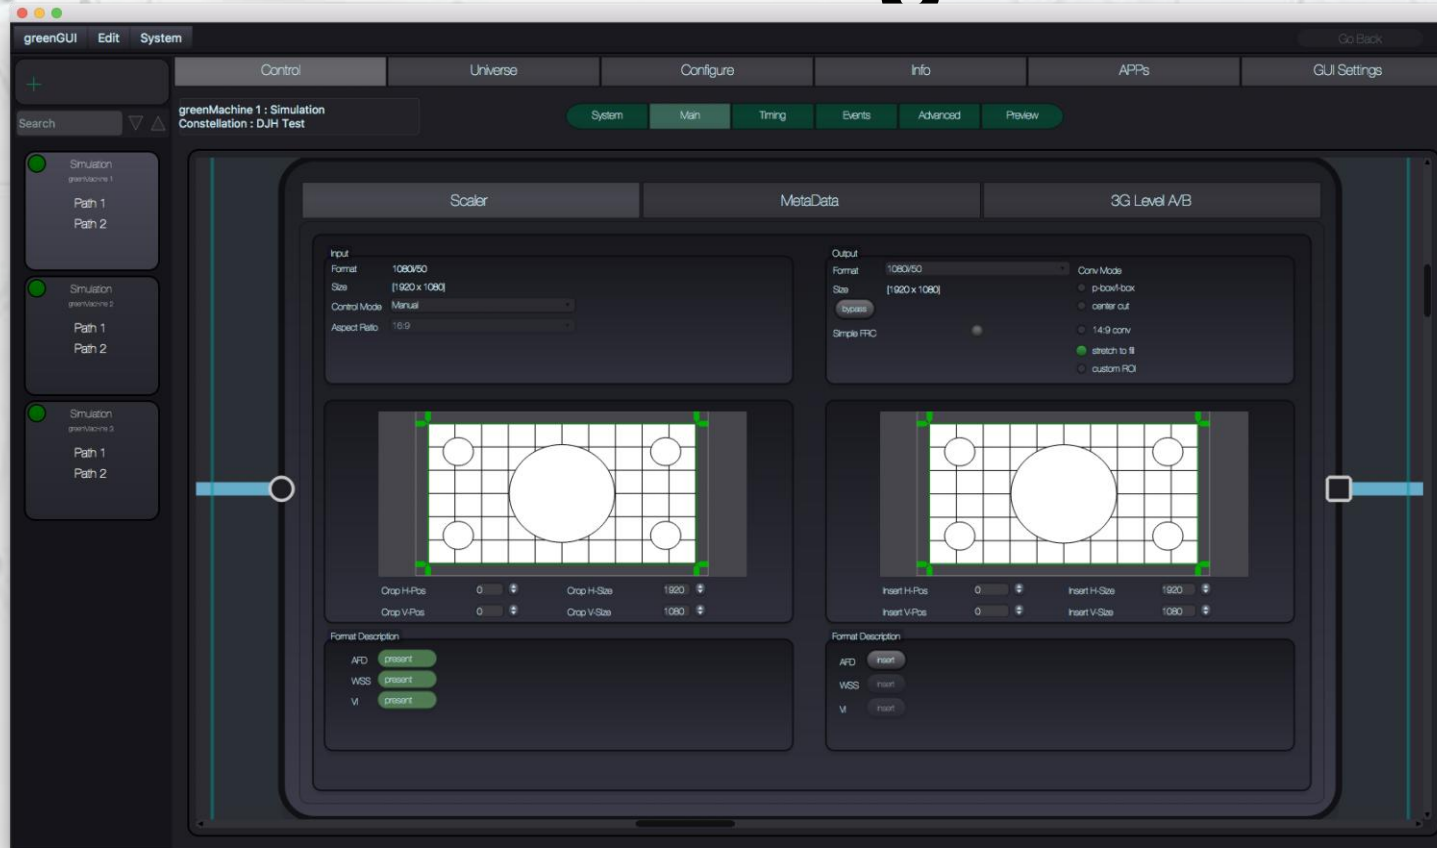

greenUniverse

greenGUI – Universe Editor

greenGUI – APP Configuration

greenGUI – APP Configuration

greenGUI – APP Configuration

Remote Management

- KSC Core
- Dataminer
- VSM

CustomControl