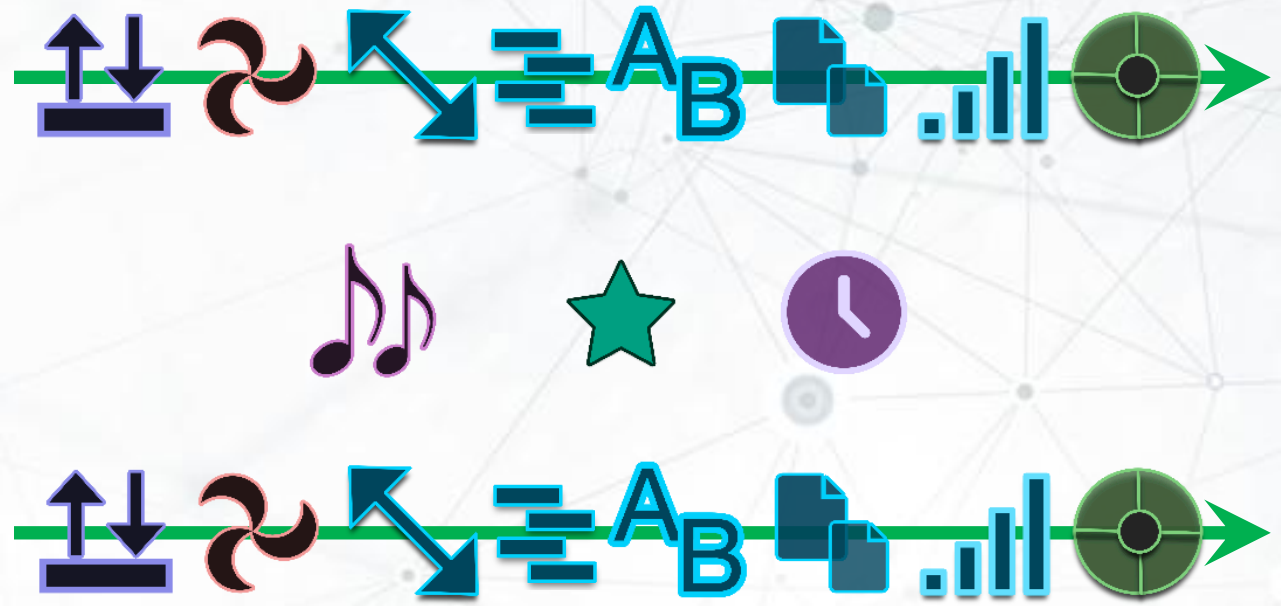

Packages

Pre-defined sets of APPs including Hardware

Cost effective „Menus“ tailored for basic broadcast needs

- Dual Frame Synchronizer
- Dual UPXD
- Dual Transport

Dual Frame Synchronizer

Dual UPXD

Dual Transport