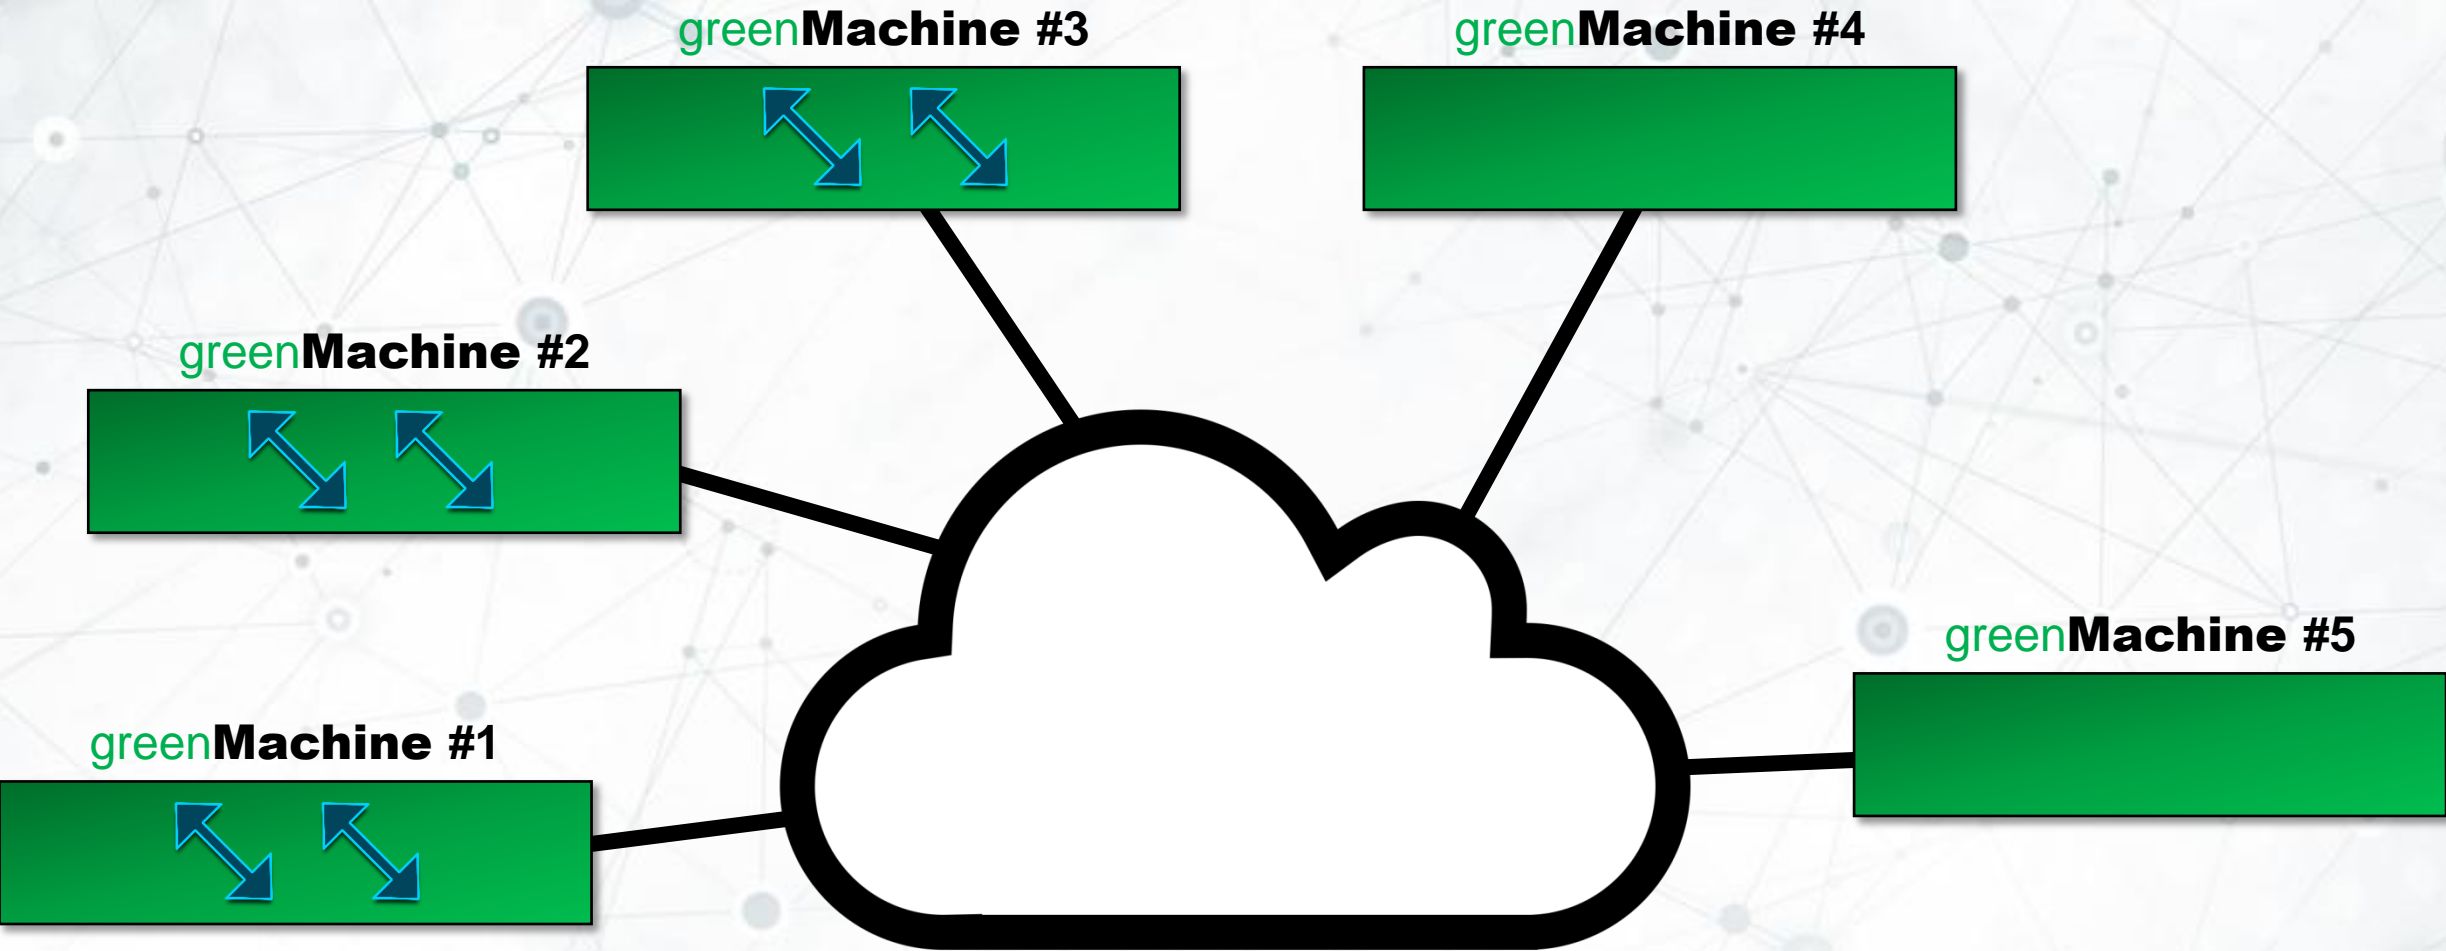

greenUniverse

greenGUI – Universe Editor

greenGUI – APP Configuration

greenGUI – APP Configuration

greenGUI – APP Configuration

Remote Management

- KSC Core
- Dataminer
- VSM

CustomControl