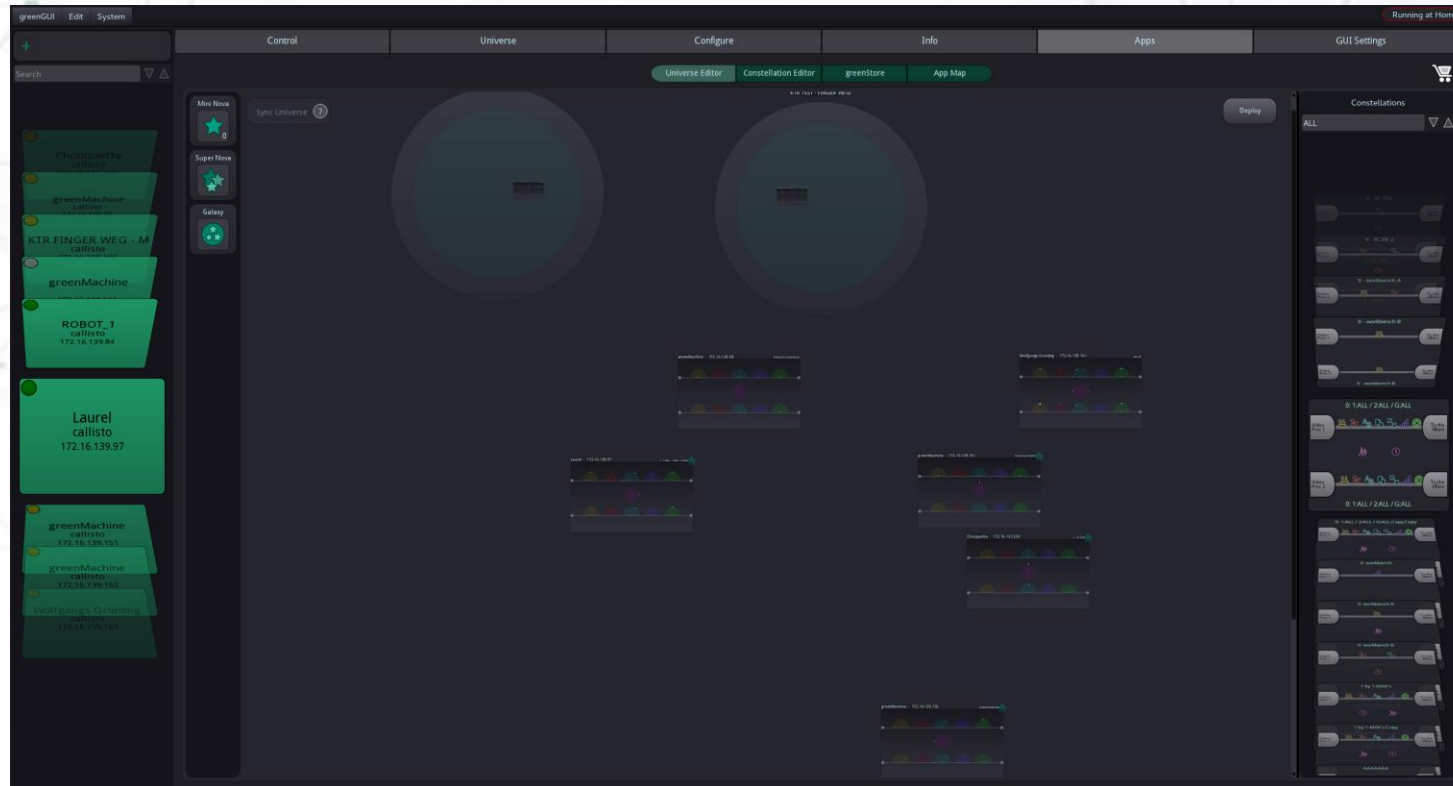

greenUniverse

greenGUI – Universe Editor

greenGUI – APP Configuration

greenGUI – APP Configuration

greenGUI – APP Configuration

Remote Management

- KSC Core
- Dataminer
- VSM

CustomControl

Packages

Pre-defined sets of APPs including Hardware

Cost effective „Menus“ tailored for basic broadcast needs

- Dual Frame Synchronizer
- Dual UPXD
- Dual Transport

Dual Frame Synchronizer

Dual UPXD

Dual Transport