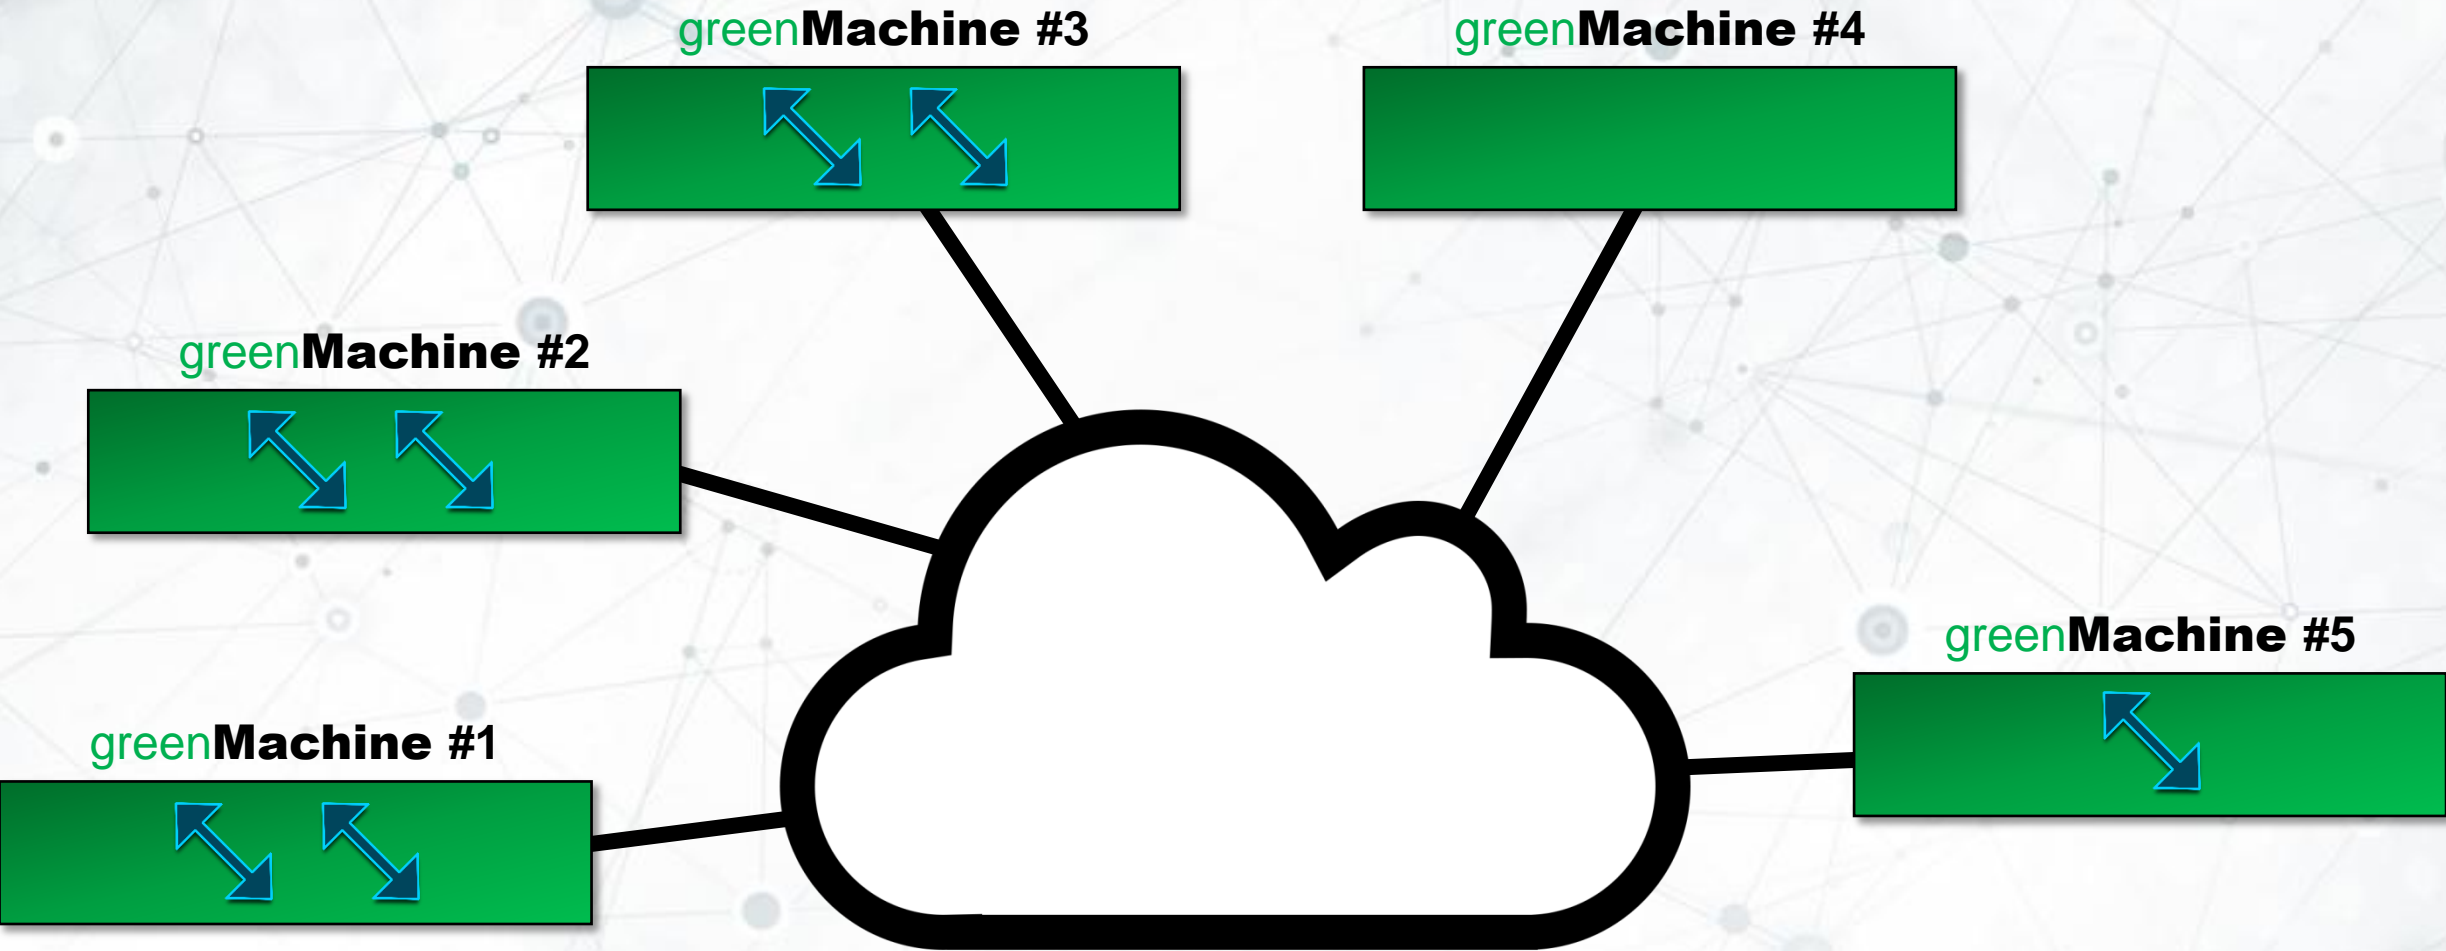

greenUniverse

greenGUI – Universe Editor

greenGUI – APP Configuration

greenGUI – APP Configuration

greenGUI – APP Configuration

Remote Management

- KSC Core
- Dataminer
- VSM

CustomControl