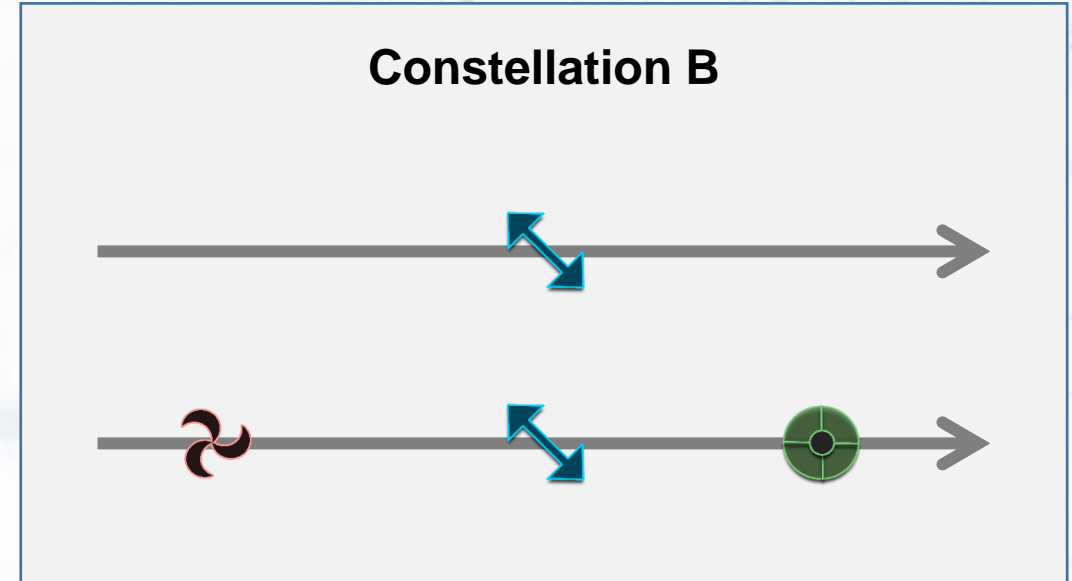

The APPs

- Image Scaler / Downconverter

- Frame Synchronizer

- Test Signal Generator

The APPs

How are the APPs managed?

Constellation A

Constellation B