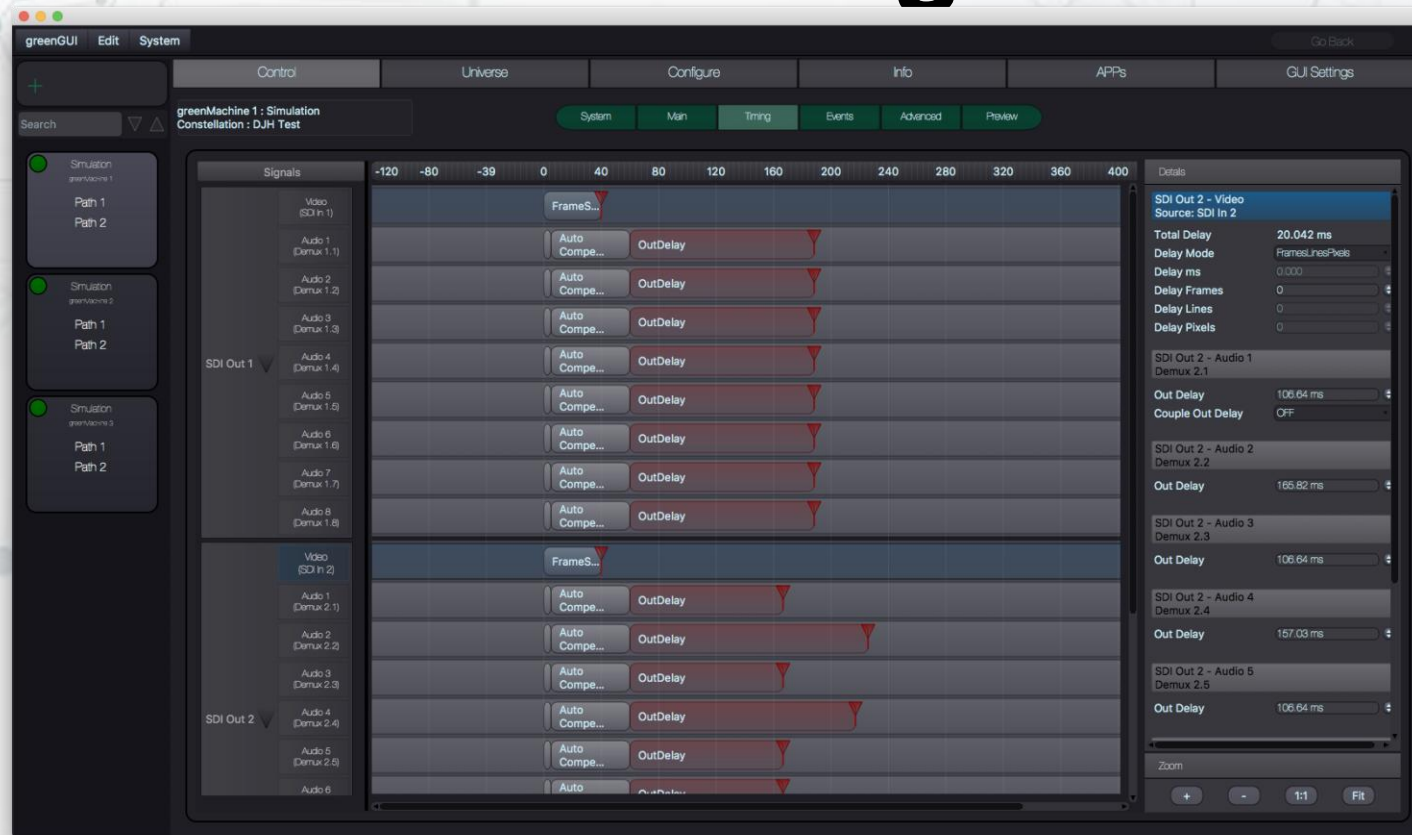

greenUniverse

greenGUI – Universe Editor

greenGUI – APP Configuration

greenGUI – APP Configuration

greenGUI – APP Configuration

Remote Management

- KSC Core
- Dataminer
- VSM

CustomControl

Packages

Pre-defined sets of APPs including Hardware

Cost effective „Menus“ tailored for basic broadcast needs

- Dual Frame Synchronizer
- Dual UPXD
- Dual Transport

Dual Frame Synchronizer

Dual UPXD

Dual Transport